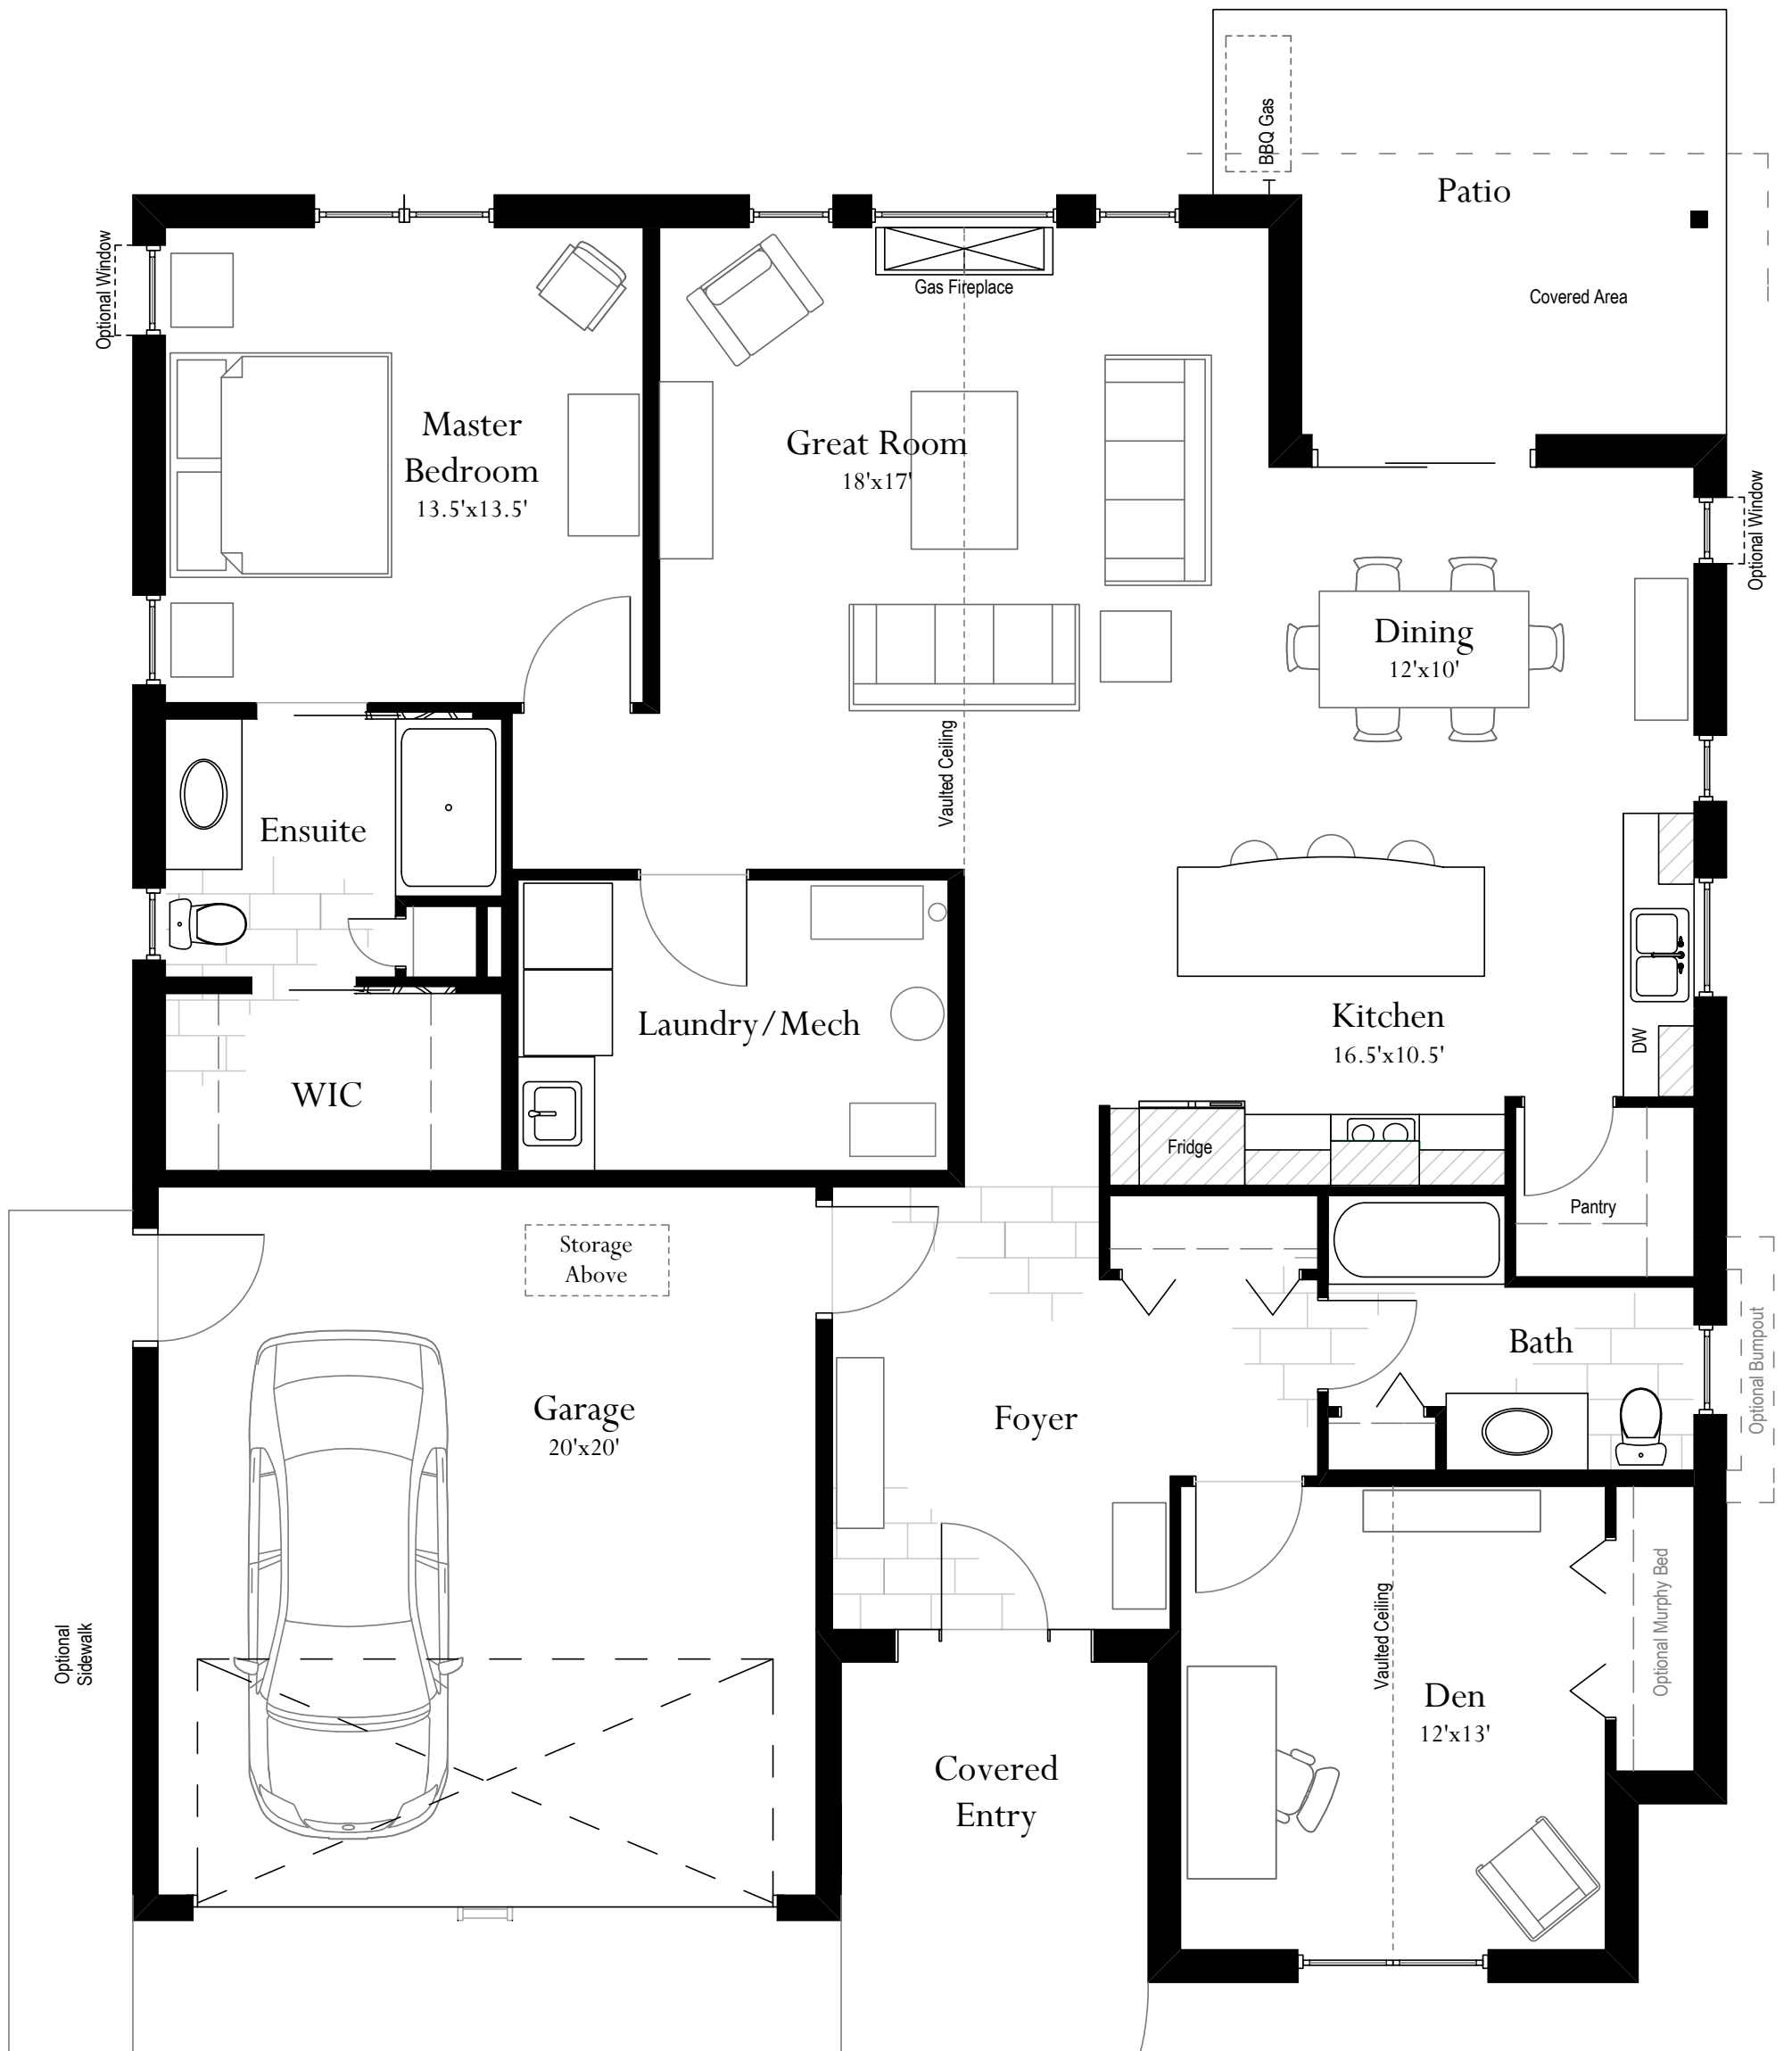

Shown with optional frieze board

The Katsura

No Basement
1660 sqft

Main Floor Plan