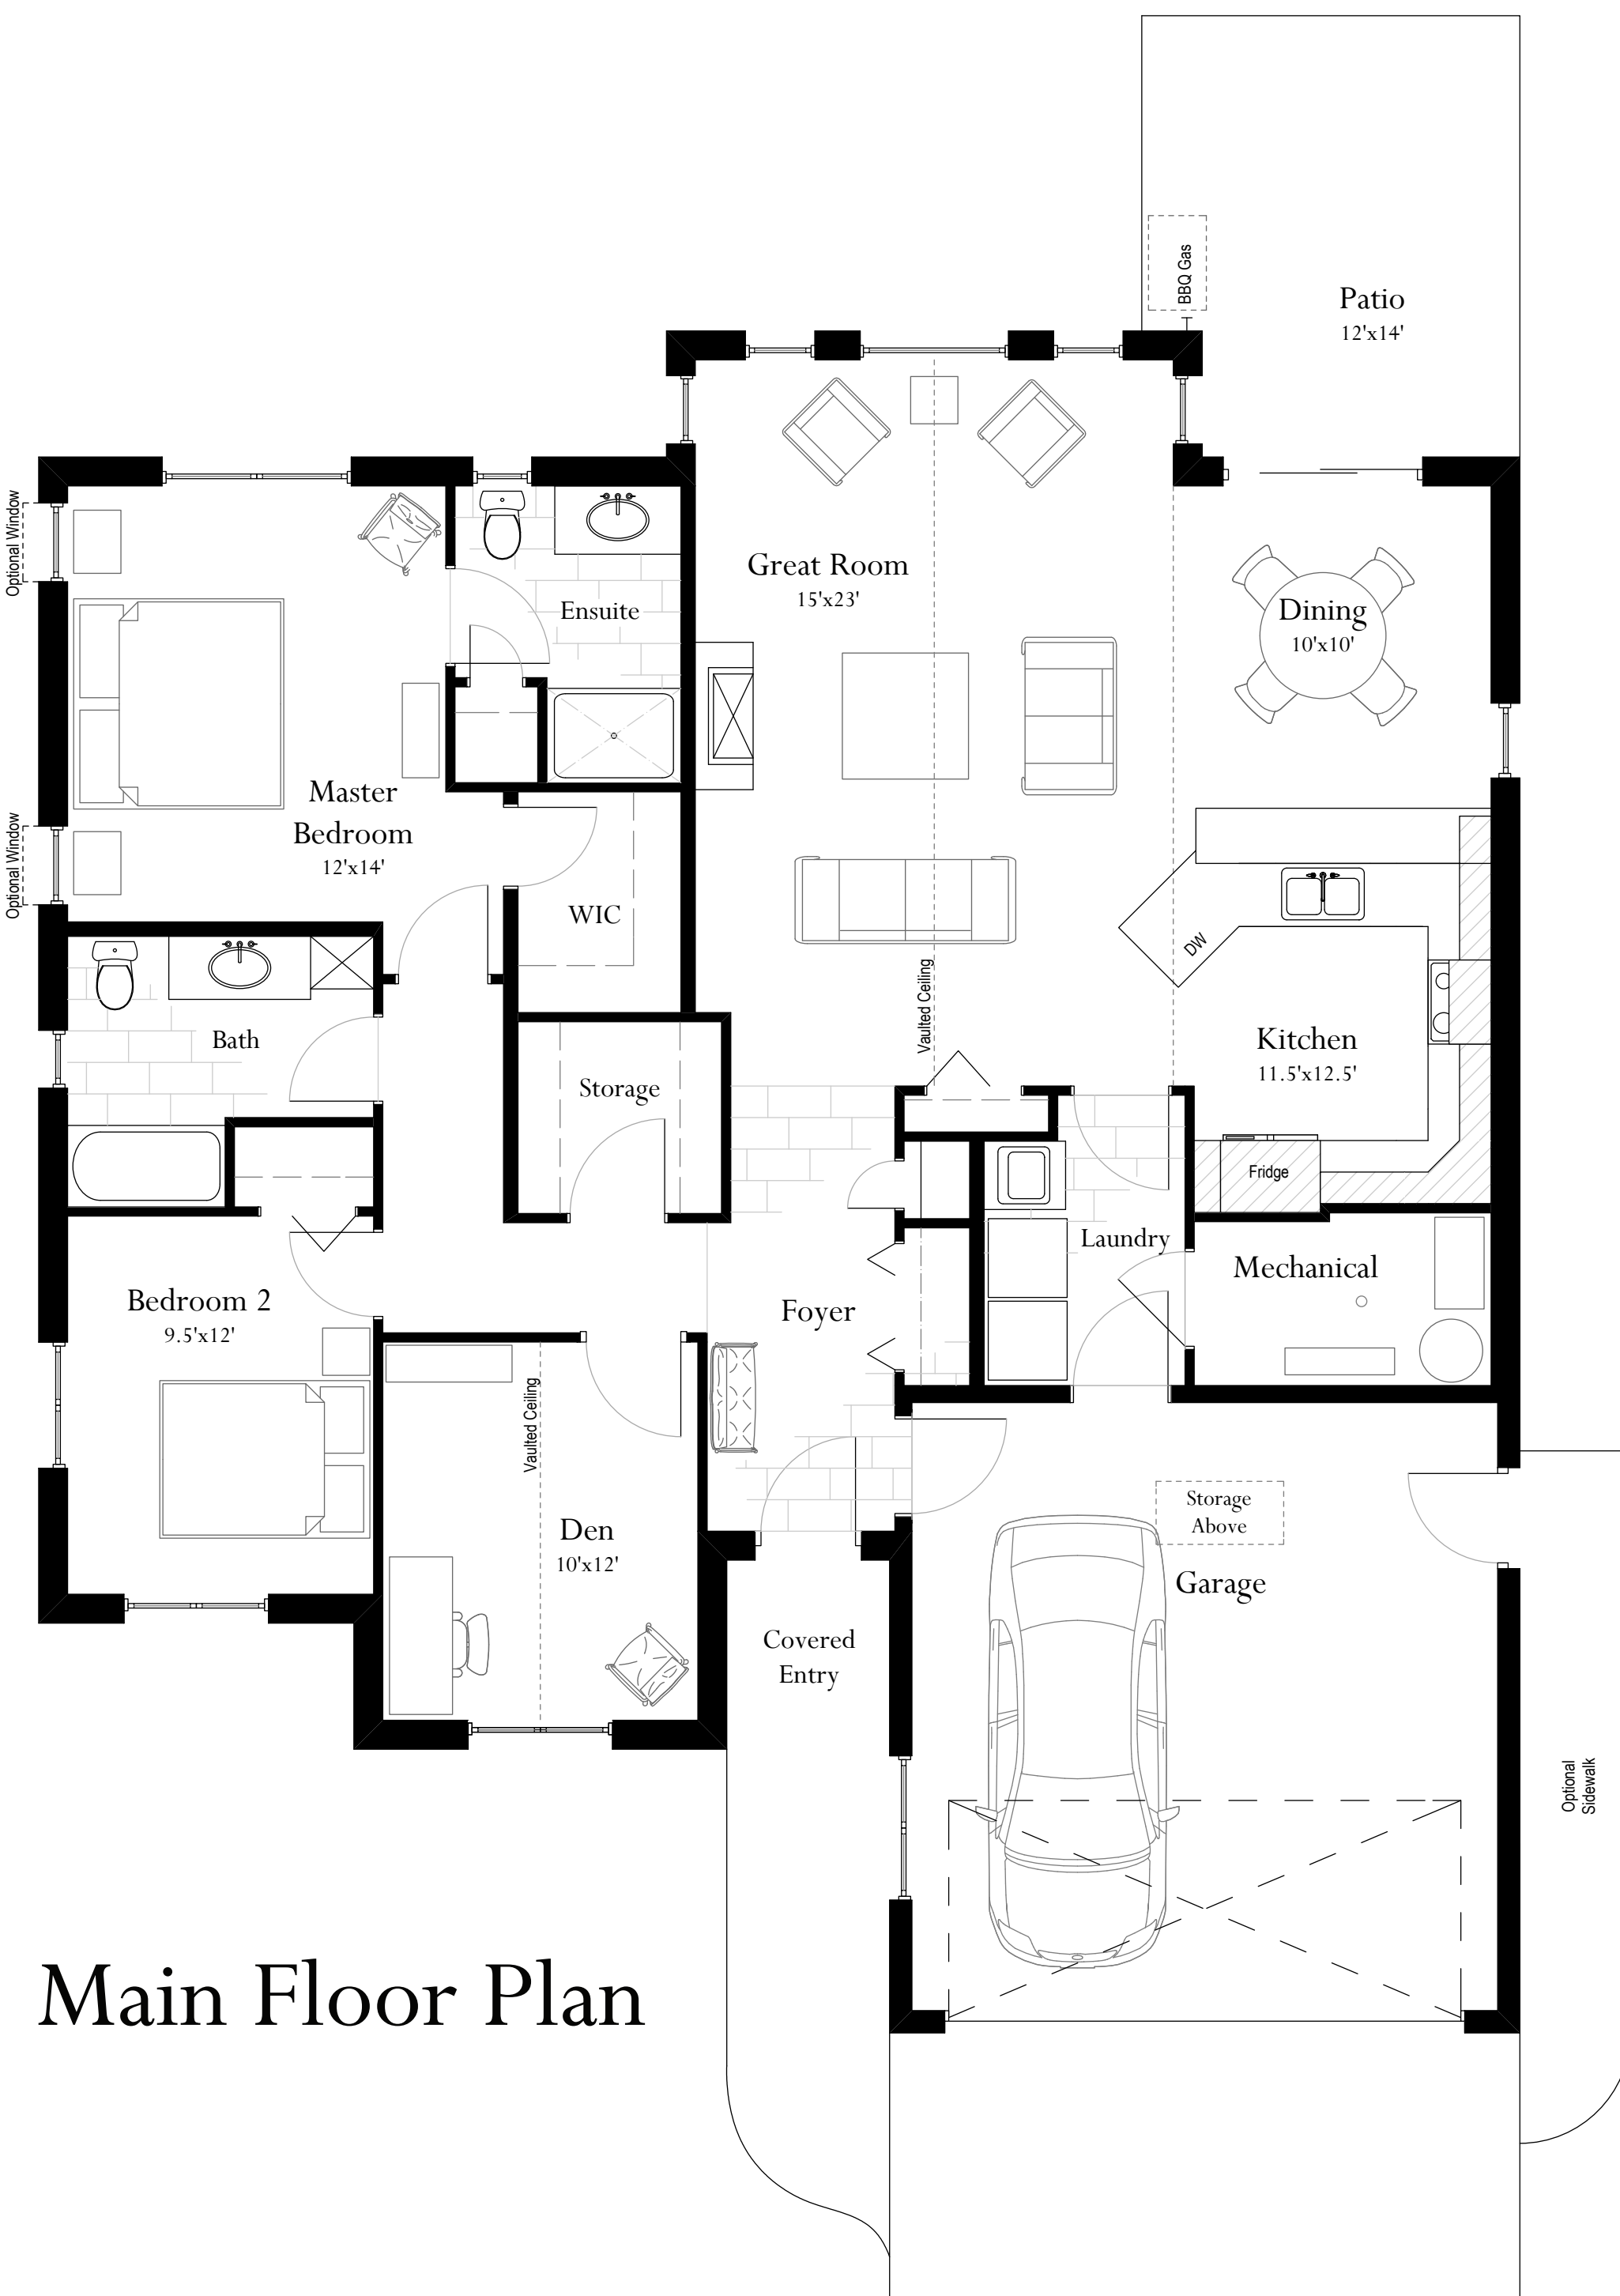

# The Black Hickory

No Basement  
1710 sqft

# Main Floor Plan

The **Black Hickory**

No Basement  
1710 sqft